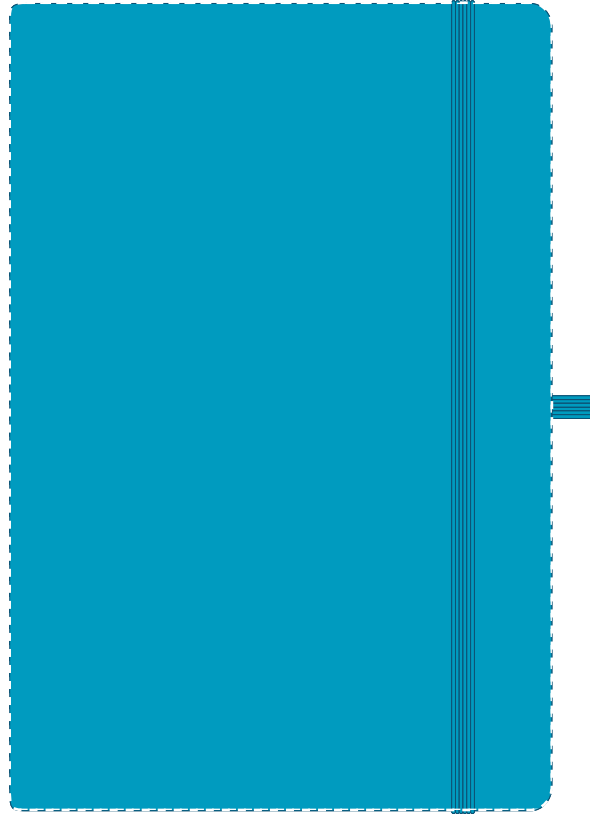

Your Ref:	Quantity:	Product Code: QS2345
Our Ref:	Version: 1	Product Colour: CYAN

**PRINTING CONCERNS:****PRODUCT INFO: DUE TO THE NATURE OF THE PRODUCT THE PRINT POSITION MAY VARY BY 2 - 3 MM**

We stock this item in the following colours

**PANTONE REFERENCE(S)**
 Full Colour (Edge to Edge)

ARTWORK SCALE 50%

- CENTRED TO PRINT AREA
- CENTRED TO NOTEBOOK

The dashed line is to demonstrate print area and will not appear on your printed item

**PLEASE NOTE:**

To proceed, please approve visual via the online system.

ARTWORK SCALE 100%  
Max print area: Edge to Edge